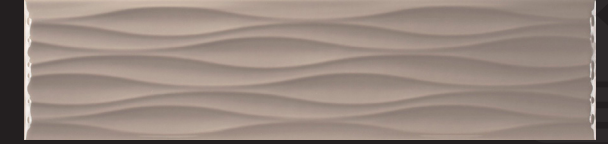

RIPPLE ARCTIC
GLOSSY
10x40cm / 4"x16"

ARCTIC GLOSSY / MATTE
7.5x15cm / 3"x6"
Also Available- Bullnose

KREA SAFARI

KREA SAFARI
GLOSSY
10x40cm / 4"x16"
Also Available- Bullnose

RIPPLE SAFARI
GLOSSY
10x40cm / 4"x16"

SAFARI GLOSSY
7.5x15cm / 3"x6"
Also Available- Bullnose

KREA VANILLA

KREA VANILLA
GLOSSY
10x40cm / 4"x16"
Also Available- Bullnose

RIPPLE VANILLA
GLOSSY
10x40cm / 4"x16"

VANILLA GLOSSY
7.5x15cm / 3"x6"
Also Available- Bullnose